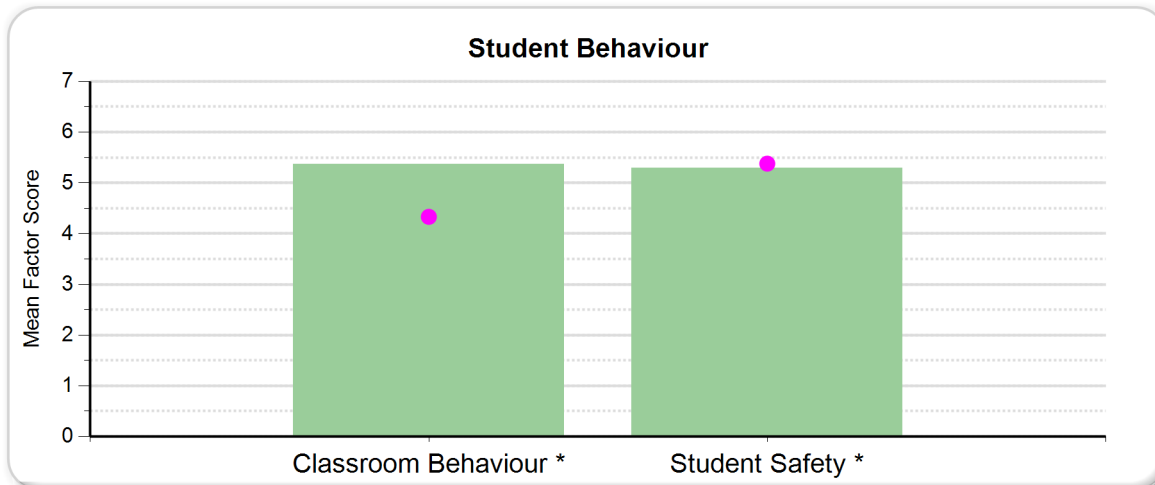

Parent Opinion Survey – Mean Factor Scores – 2016 - Beeac Primary School (482)

School means plotted against Primary School means

■ School
● School Type
Mean Factor Score
 1 - Strongly Disagree
 7 - Strongly Agree

■ School
● School Type
Mean Factor Score
 1 - Strongly Disagree
 7 - Strongly Agree

■ School
● School Type
Mean Factor Score
 1 - Strongly Disagree
 7 - Strongly Agree