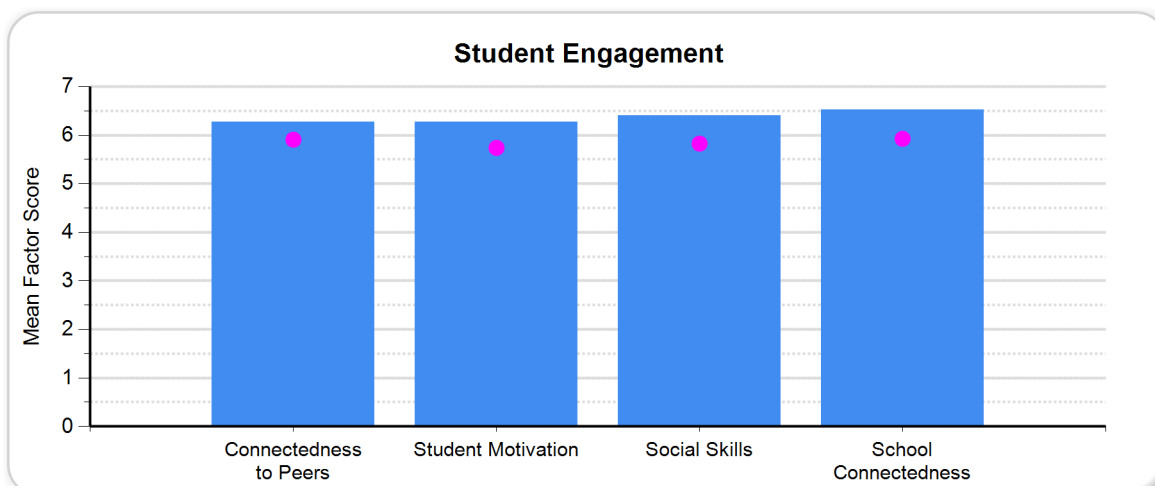

Parent Opinion Survey – Mean Factor Scores – 2016 - Beeac Primary School (482)

School means plotted against Primary School means

■ School
● School Type
Mean Factor Score
 1 - Strongly Disagree
 7 - Strongly Agree

■ School
● School Type
Mean Factor Score
 1 - Strongly Disagree
 7 - Strongly Agree

■ School
● School Type
Mean Factor Score
 1 - Strongly Disagree
 7 - Strongly Agree