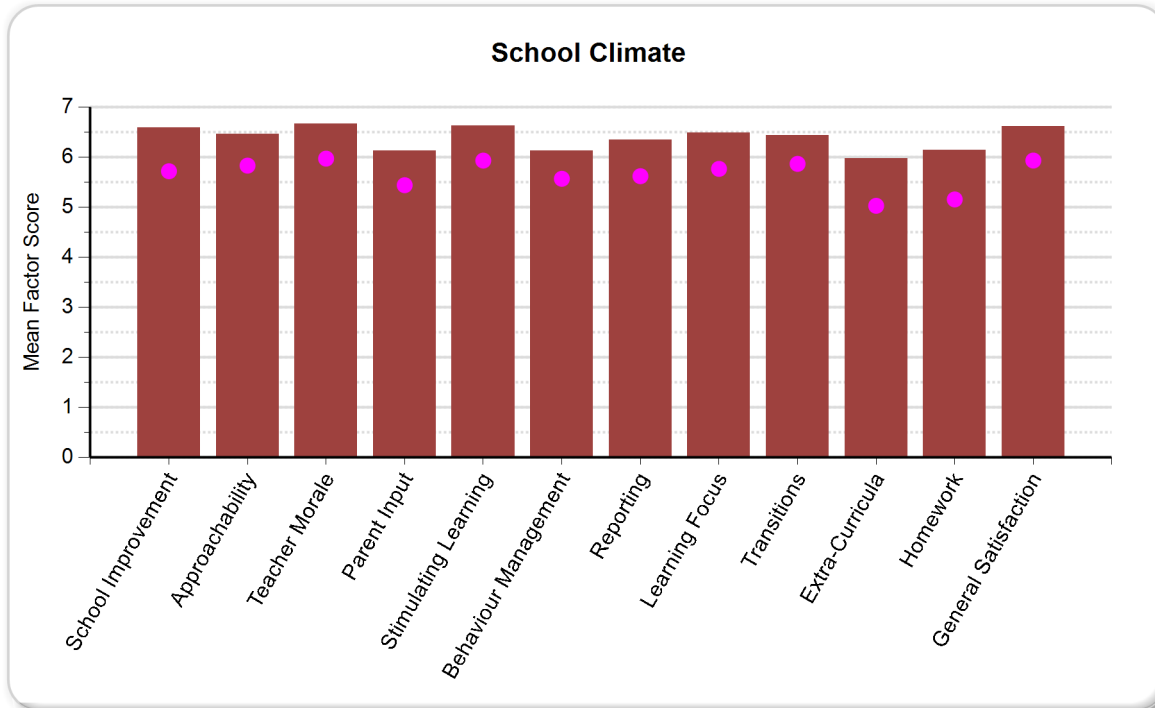

Parent Opinion Survey – Mean Factor Scores – 2016 - Beeac Primary School (482)

School means plotted against Primary School means

■ School
● School Type
Mean Factor Score
 1 - Strongly Disagree
 7 - Strongly Agree

■ School
● School Type
Mean Factor Score
 1 - Strongly Disagree
 7 - Strongly Agree

■ School
● School Type
Mean Factor Score
 1 - Strongly Disagree
 7 - Strongly Agree